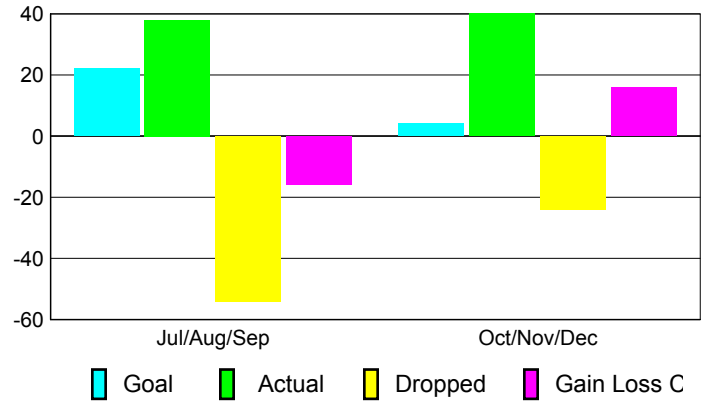

Membership Results 2010-2011

Goal, New, Dropped, Gain/Loss